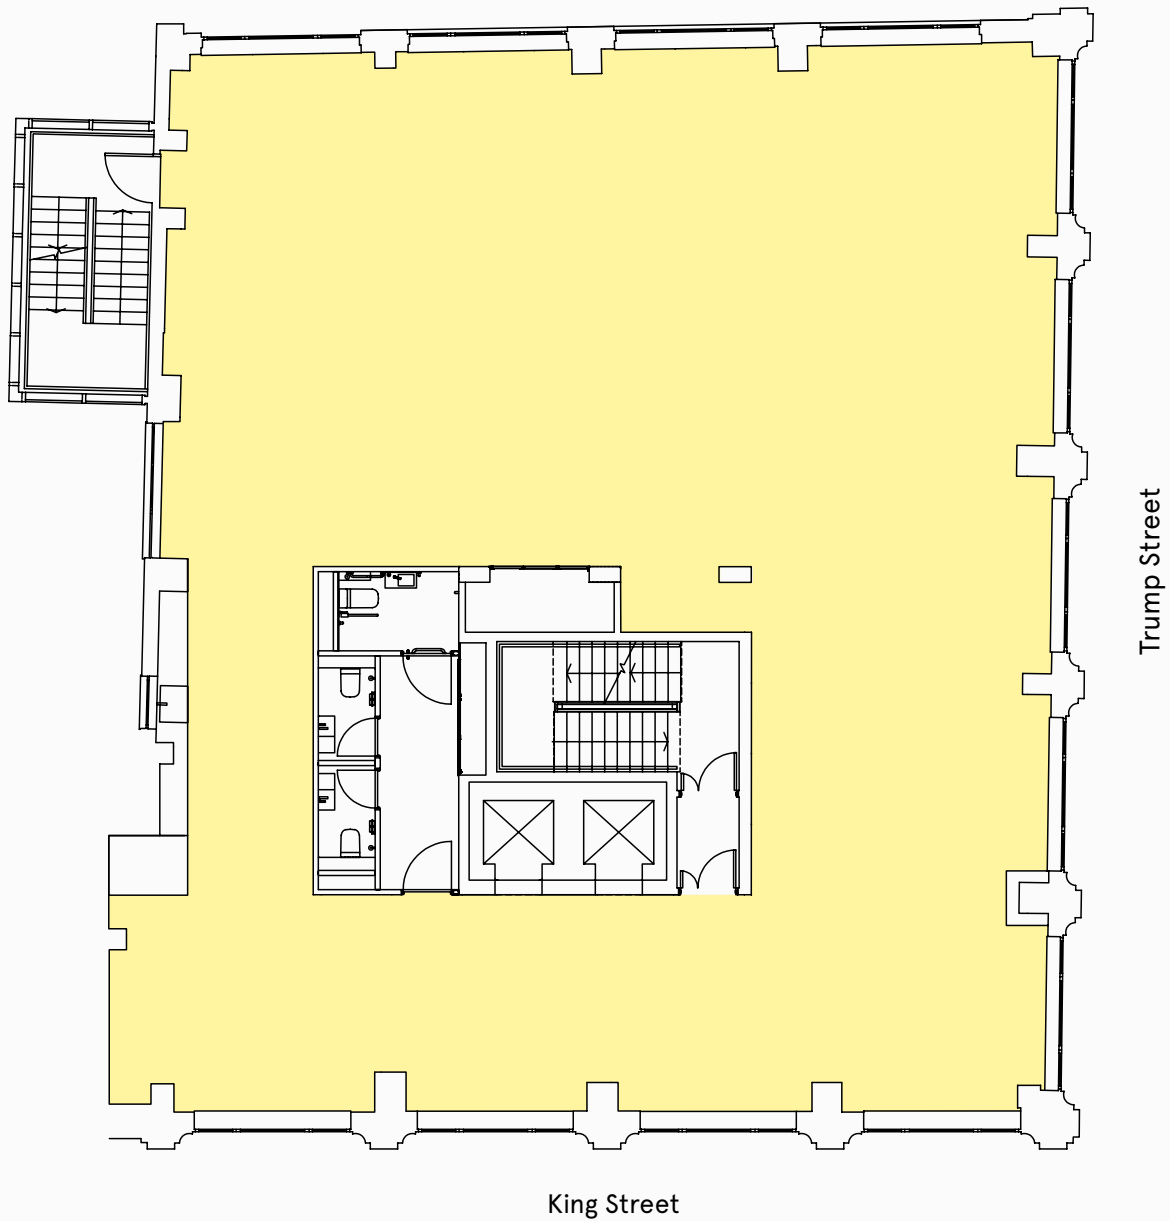

## Typical Upper Floor Plan

3,226 Sq Ft (299.7 Sq M)

North

For indicative purposes only. Not to scale.